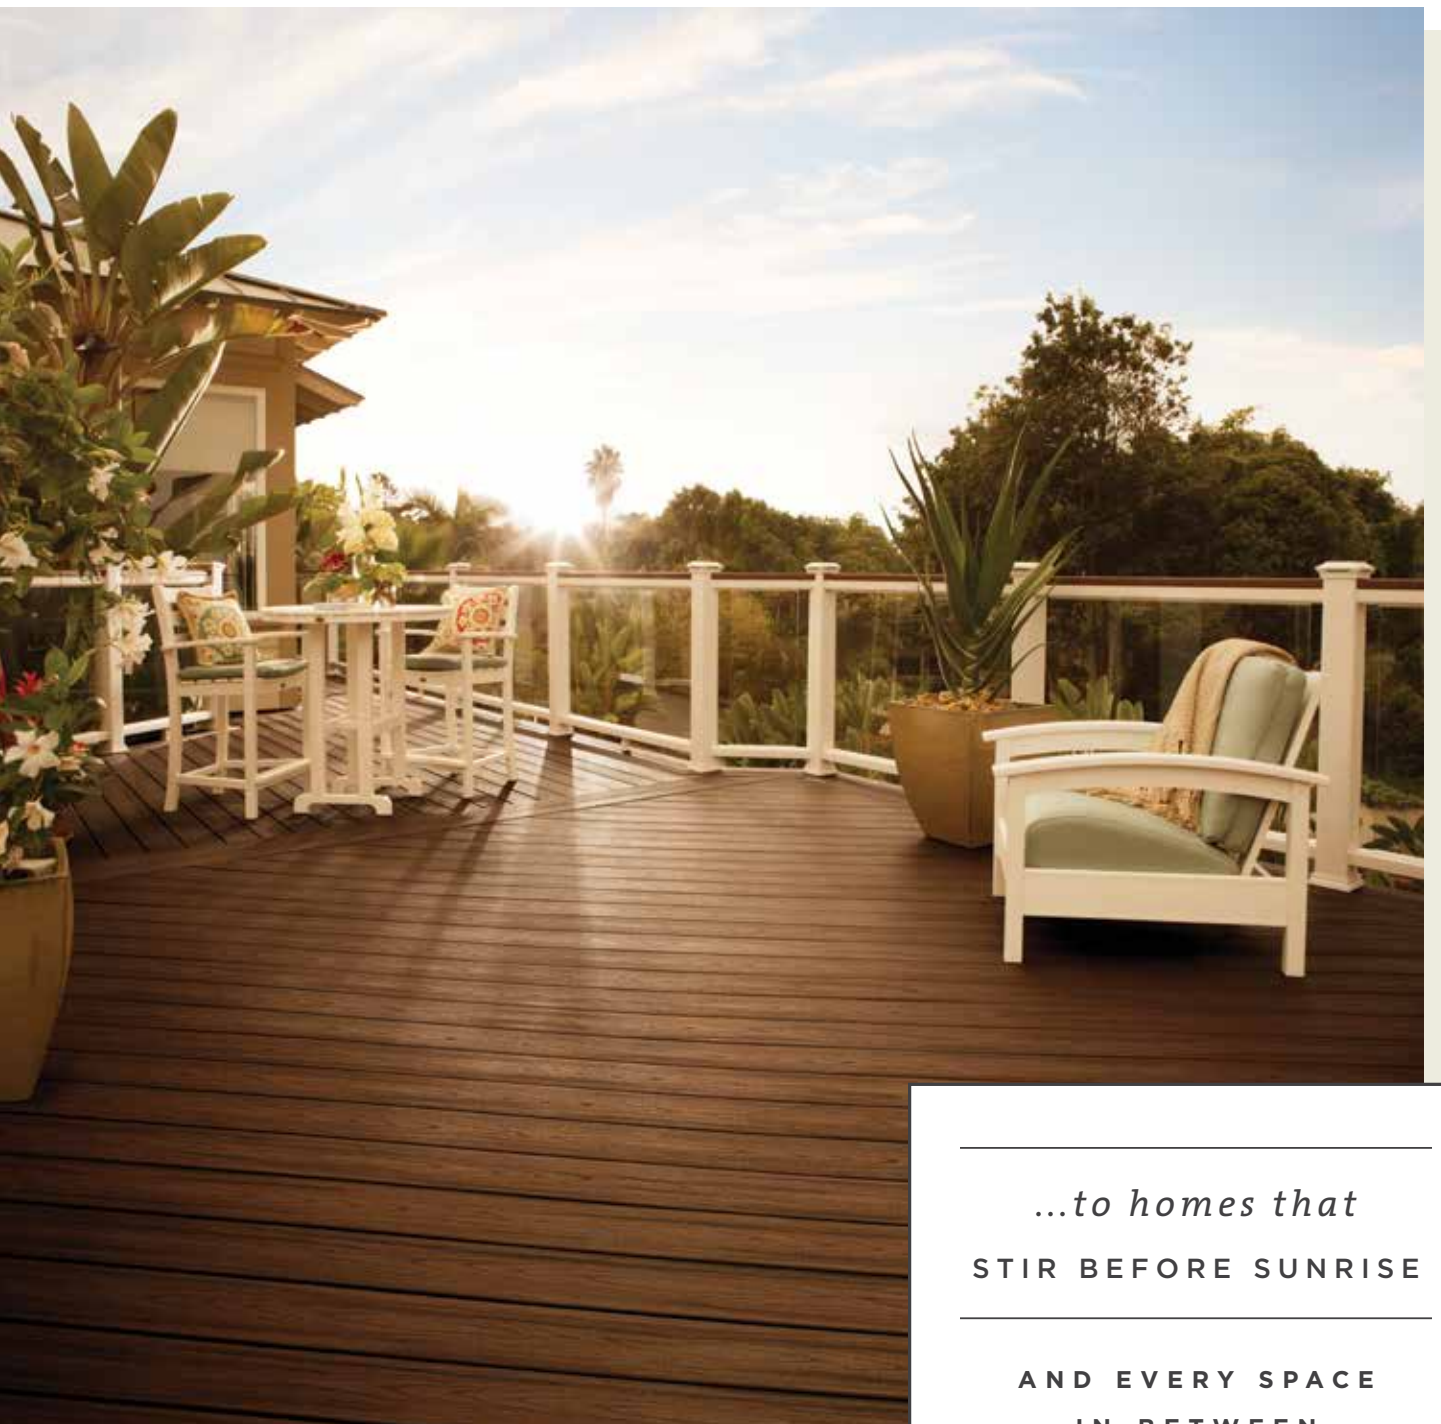

...to homes that
STIR BEFORE SUNRISE

AND EVERY SPACE
IN-BETWEEN

—
decking: Transcend in Lava Rock

railing: Transcend in Classic White with Lava Rock cocktail rail and glass panels

also featuring: Trex Outdoor Furniture and Trex Hideaway Hidden Fastening System