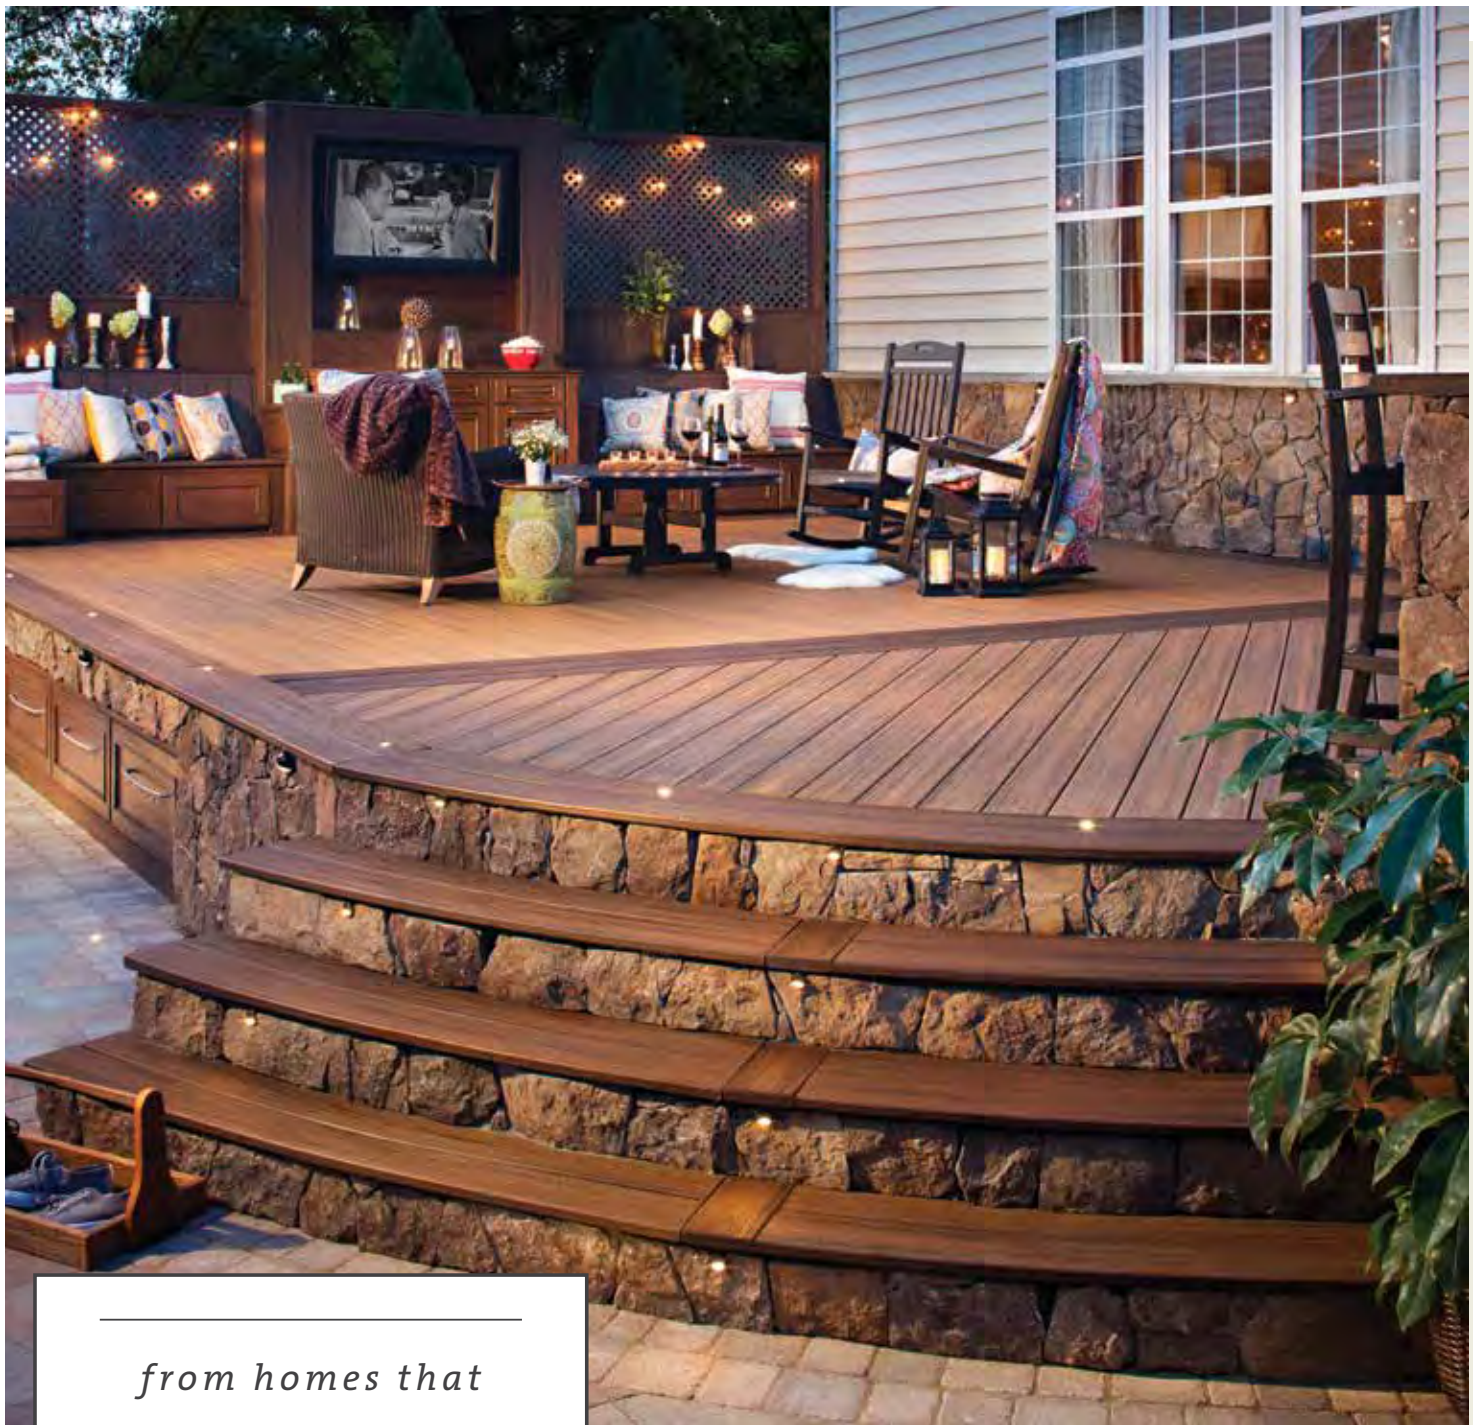

from homes that
LIGHT UP AT DUSK...

decking: Trex Transcend® in Havana Gold & Spiced Rum
also featuring: Trex® Outdoor Lighting™, Trex® Outdoor Furniture™,
Trex® Outdoor Kitchens™ (Cabinetry and Storage) and
Trex Hideaway® Hidden Fastening System