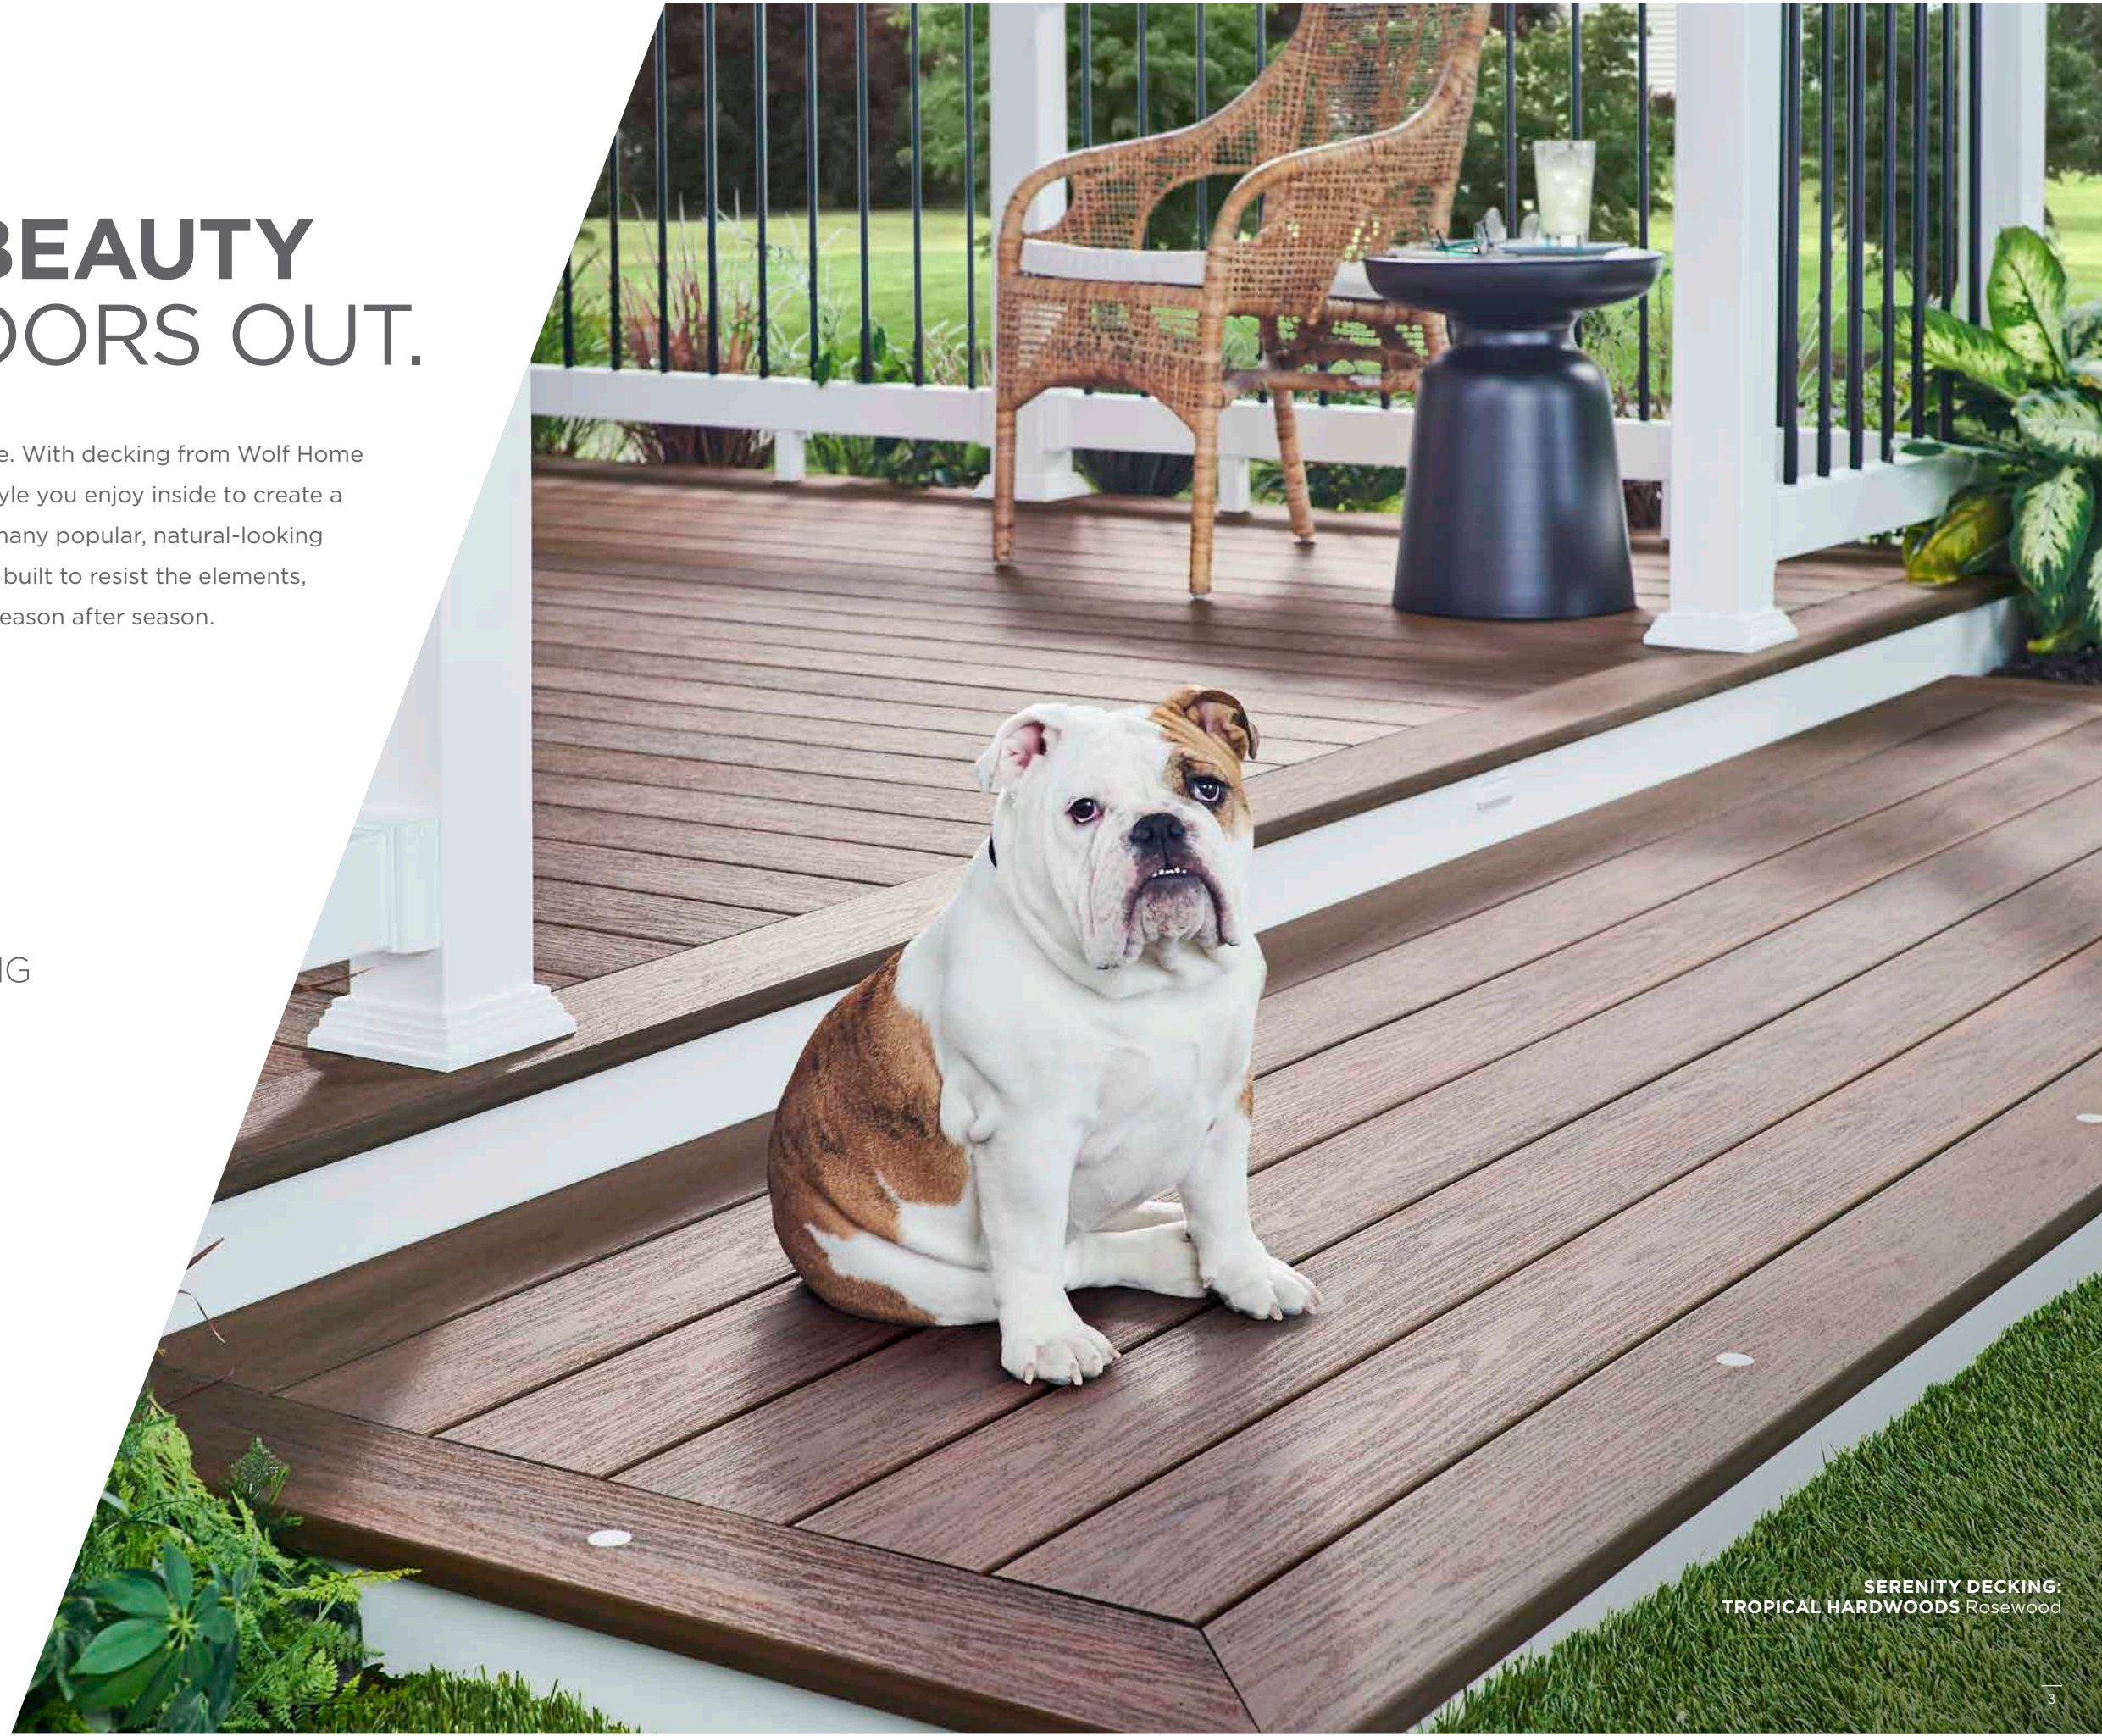

BRING THE BEAUTY OF THE INDOORS OUT.

Your outdoor space is an extension of your home. With decking from Wolf Home Products, you can bring the same beauty and style you enjoy inside to create a comfortable living space outdoors. Wolf offers many popular, natural-looking colors to match your style. Plus, Wolf Decking is built to resist the elements, so it's easy to keep your deck looking like new, season after season. It's your home. Enjoy it all — inside and out.

WOLF SERENITY™ DECKING
HIGH-DENSITY CELLULAR™ TECHNOLOGY

WOLF PERSPECTIVE™ DECKING
FIBER SEQUENCING™ TECHNOLOGY

WOLF SERENITY™ PORCH
HIGH-DENSITY CELLULAR™ TECHNOLOGY

WOLF ENDURANCE™

WOLF OUTDOOR LIGHTING

On cover
SERENITY DECKING:
TROPICAL HARDWOODS Golden Cypress & Black Walnut

SERENITY DECKING:
TROPICAL HARDWOODS Rosewood