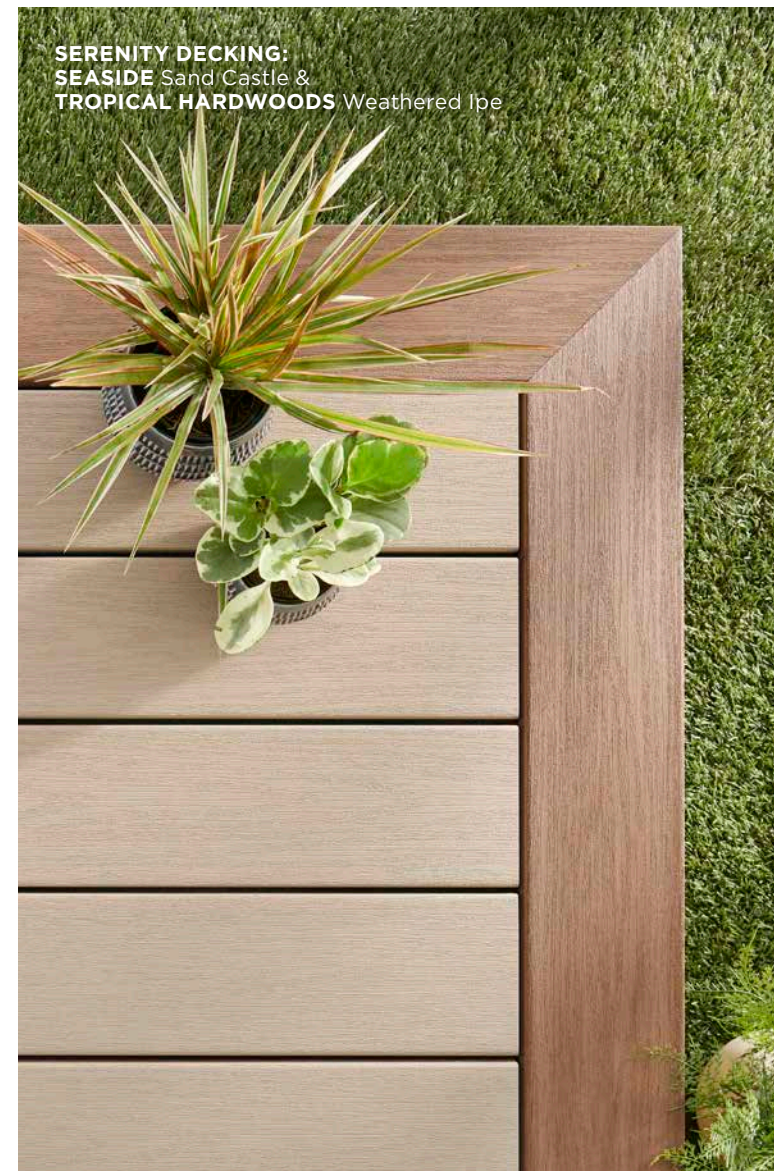

SERENITY DECKING:
SEASIDE Sand Castle &
TROPICAL HARDWOODS Weathered Ipe