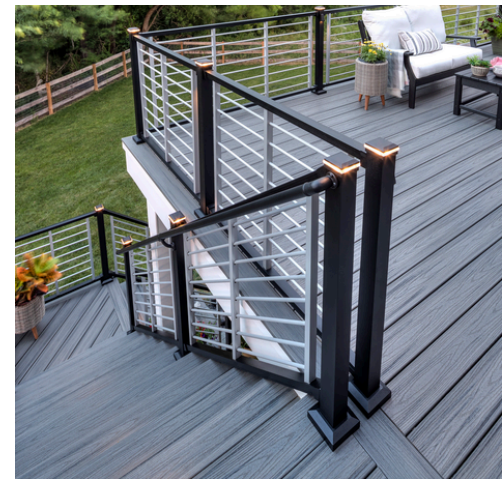

Exterior Product Offerings

WINDOWS/SKYLIGHTS

Andersen
Sierra Pacific
MI
Jeld-Wen
United W&D
Brosco Wood Windows
Velux Skylights*

EXTERIOR DOORS

Therma-Tru
Masonite
Simpson
Jeld-Wen
Rogue Valley
Andersen Storm/Patio
Larson Storm Doors

DOOR HARDWARE

Schlage*
Better Home Products*
Johnson*
Emtek
Kwikset

EXTERIOR TRIM & ACCESSORIES

Wolf PVC*
Royal PVC*
E-Primed Boards*
Boral TruExterior*
Henry Blueskin*
BLOCK-IT*
Tylar*
Vycor*
Trim Solutions
Fypon

WINDOW ACCESSORIES

Windows Tapes
Foams
Sealants
Flashing
Caulking

DECKING

TimberTech/Azek*
Wolf*
Fiberon*
Red Balau Wood*
Tropical Woods
Pressure Treated*
Trex

RAILING

TimberTech/Azek*
Intex*
Wolf
Atlantis
Keylink
Westbury
Wood
Trex

DECKING ACCESSORIES

Camo*
Cortex*
Simpson/Mitek*
Sakrete*
Sono Tube*
Square Tube Base*
EZTube
Pro Plug

* **IN STOCK** - Call Your Local Store for Availability

LUMBER & PLYWOOD

SPF KD Spruce
CDX
Underlayment
Birch
Advantech
OSB
Pressure Treated

SIDING

Primed Cedar Clapboard*
Aeratis Siding*
PVC Siding
Hardie Cement Siding
Vinyl Siding
White Cedar
LP SmartSide

ROOFING

Certainteed Roofing
Roof Nails
Flashings
Ice & Water
Sealants
Felts
Underlayments

- Free In-Home Consultations & Measurements
- Financing Available for Consumers/Contractors
- Competitive Pricing